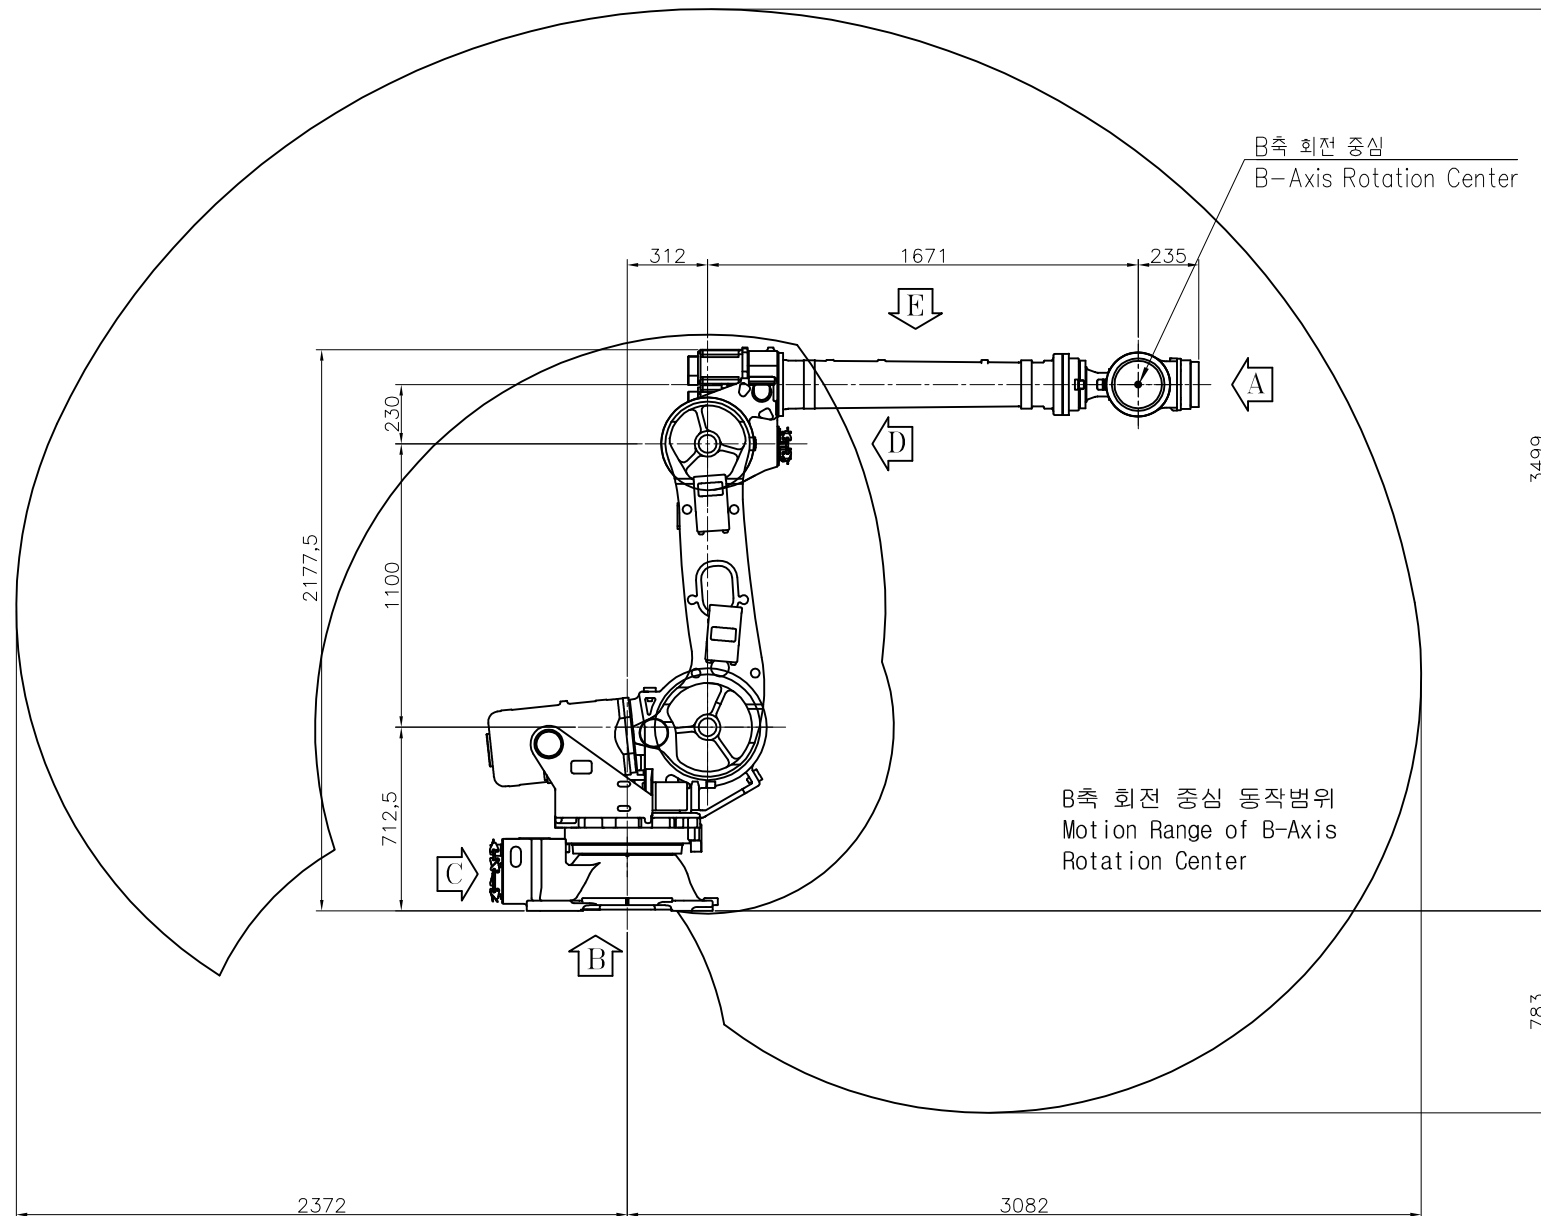

VIEW "A"
(SCALE : 4/1)

VIEW "B"
(SCALE : 1/1)

VIEW "E"
(SCALE : 1/1)

VIEW "C" <For Hi5a Controller>
(SCALE : 1/1)

VIEW "D"
(SCALE : 1/1)

TECHNICAL SPECIFICATION SUBJECT TO CHANGE WITHOUT NOTICE

MODEL	HH130L	issue.0
DATE	2018.06.19	