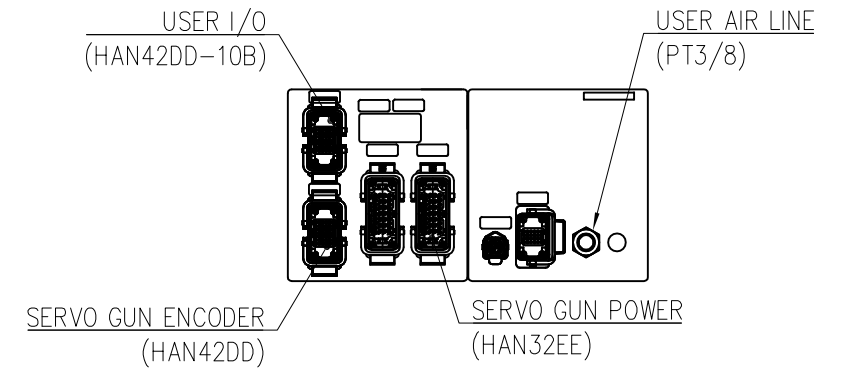

VIEW "A"
(SCALE : 4/1)

VIEW "B"
(SCALE : 1/1)

VIEW "E"
(SCALE : 1/1)

VIEW "C" <For Hi5a Controller>
(SCALE : 1/1)

VIEW "D"
(SCALE : 1/1)

TECHNICAL SPECIFICATION SUBJECT TO CHANGE WITHOUT NOTICE

MODEL	HH130L	issue.0
DATE	2018.06.19	