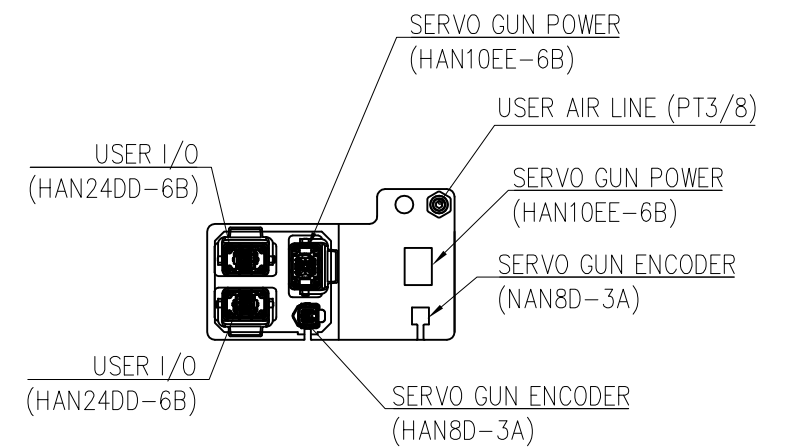

VIEW "A"
(SCALE : 4/1)

VIEW "B"
(SCALE : 1/1)

VIEW "E"
(SCALE : 1/1)

VIEW "C" <For Hi5a Controller>
(SCALE : 1/1)

VIEW "D"
(SCALE : 1/1)

TECHNICAL SPECIFICATION SUBJECT TO CHANGE WITHOUT NOTICE

MODEL	HH130L	issue.0
DATE	2018.06.19	