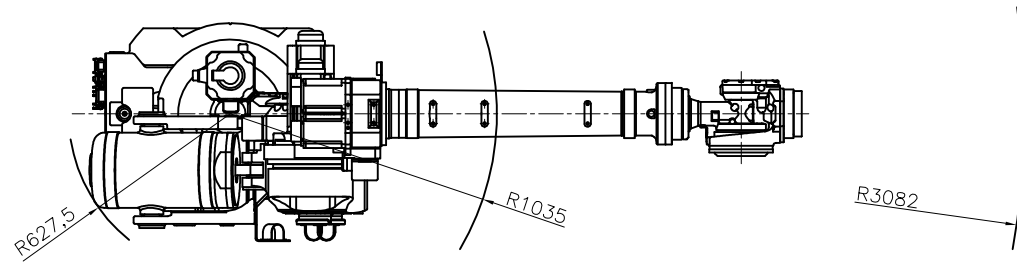

VIEW "A"
(SCALE : 4/1)

VIEW "B"
(SCALE : 1/1)

VIEW "E"
(SCALE : 1/1)

VIEW "C" <For Hi5a Controller>
(SCALE : 1/1)

VIEW "D"
(SCALE : 1/1)

TECHNICAL SPECIFICATION SUBJECT TO CHANGE WITHOUT NOTICE

MODEL	HH130L	issue.0
DATE	2018.06.19	