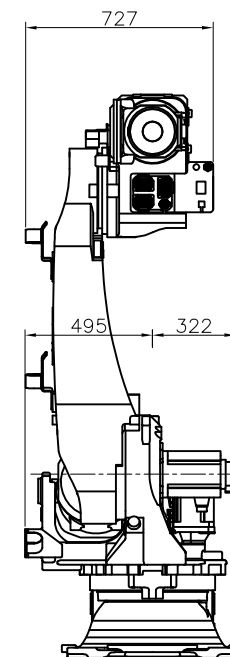

VIEW "A"
(SCALE : 4/1)

VIEW "B"
(SCALE : 1/1)

VIEW "E"
(SCALE : 1/1)

VIEW "C" <For Hi5a Controller>
(SCALE : 1/1)

VIEW "D"
(SCALE : 1/1)

TECHNICAL SPECIFICATION SUBJECT TO CHANGE WITHOUT NOTICE

MODEL	HH130L	issue.0
DATE	2018.06.19	