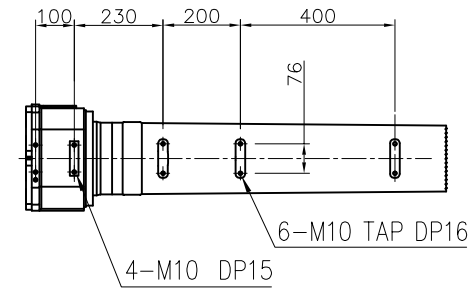

VIEW "A"
(SCALE : 4/1)

VIEW "B"
(SCALE : 1/1)

VIEW "E"
(SCALE : 1/1)

VIEW "C" <For Hi5a Controller>
(SCALE : 1/1)

VIEW "D"
(SCALE : 1/1)

TECHNICAL SPECIFICATION SUBJECT TO CHANGE WITHOUT NOTICE

MODEL	HH130L	issue.0
DATE	2018.06.19	