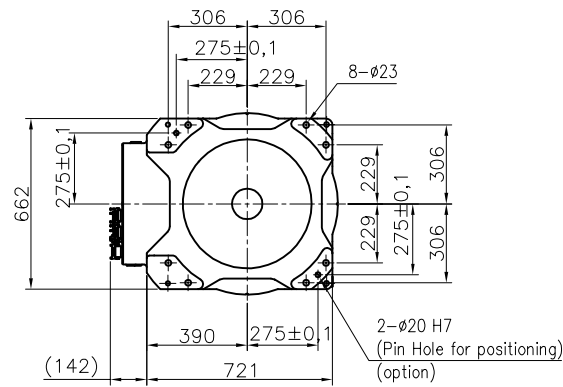

VIEW "A"
(SCALE : 4/1)

VIEW "B"
(SCALE : 1/1)

VIEW "E"
(SCALE : 1/1)

VIEW "C" <For Hi5a Controller>
(SCALE : 1/1)

VIEW "D"
(SCALE : 1/1)

TECHNICAL SPECIFICATION SUBJECT TO CHANGE WITHOUT NOTICE

MODEL	HH130L	issue.0
DATE	2018.06.19	