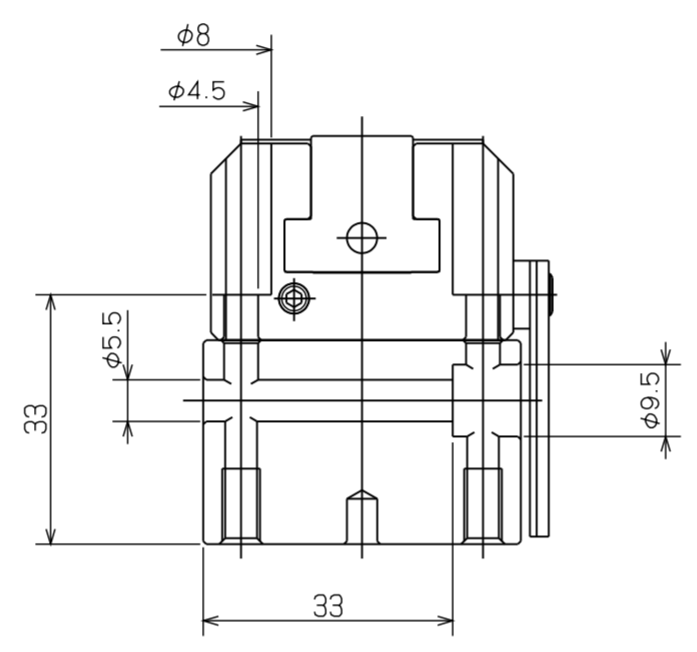

A

B

C

D

ベース配管詳細
Detail of direct connecting

E

F

CAREER		SCALE	TYPE	NTS208	WEIGHT	kg
		1:1	NAME	グリップ GRIPPER		
MANAGER	CHIEF	DRAWN BY		NTS208 ガイキ NTS208 OUTSIDE VIEW		
			3RD ANGLE	DRW NO.	61G	28
KITAGAWA IRON WORKS CO.,LTD.		DATE			1101	4