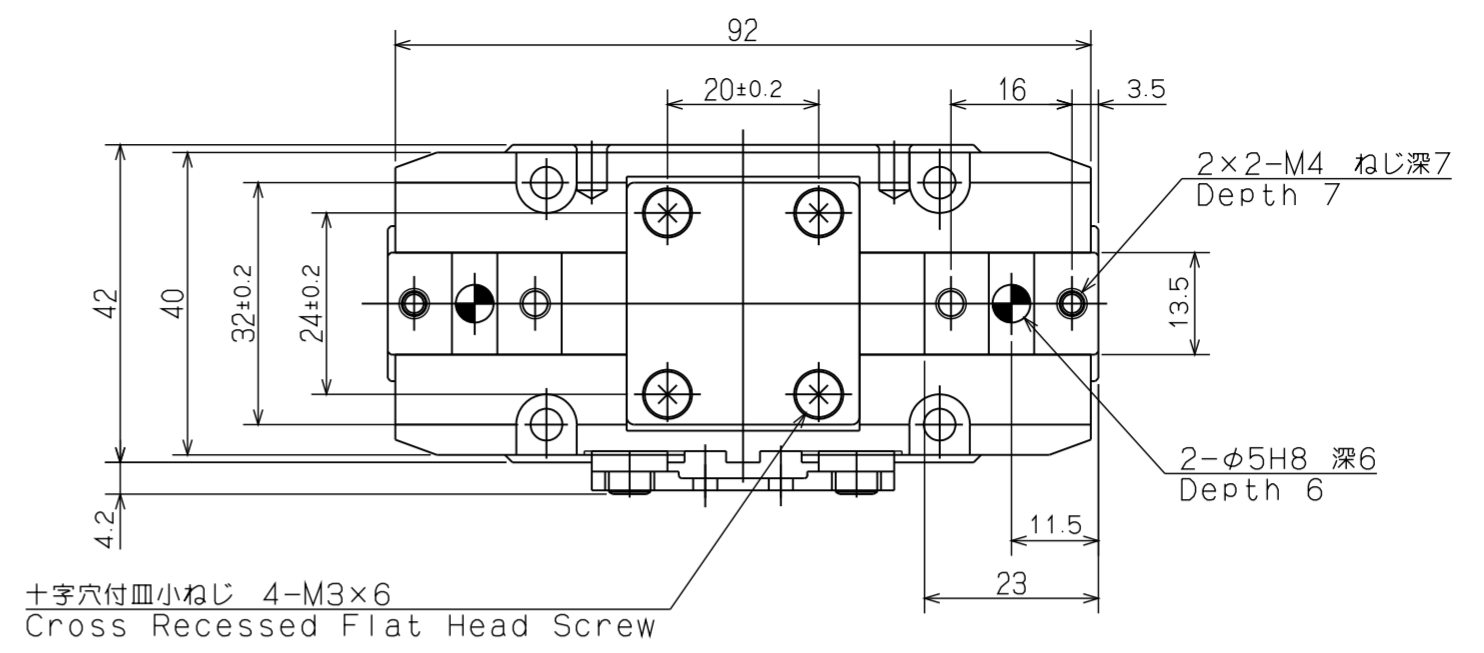

A

B

C

D

ベース配管詳細
Detail of direct connecting

E

F

CAREER		SCALE	TYPE	NTS208	WEIGHT	kg
		1:1	NAME	グリップ GRIPPER		
MANAGER	CHIEF	DRAWN BY		NTS208 ガイキ NTS208 OUTSIDE VIEW		
			3RD ANGLE	DRW NO.	61G	28
KITAGAWA IRON WORKS CO.,LTD.		DATE			1101	4