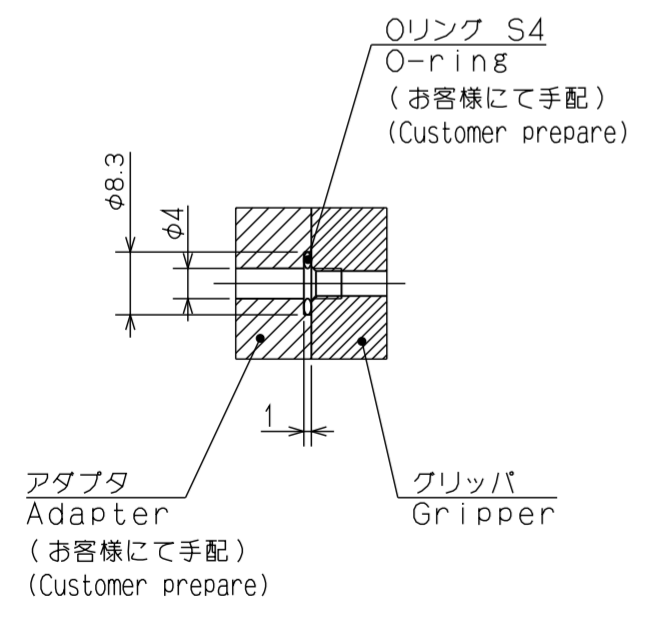

A

B

C

D

ベース配管詳細
Detail of direct connecting

E

F

CAREER		SCALE	TYPE	NTS208	WEIGHT	kg
		1:1	NAME	グリップ GRIPPER		
MANAGER	CHIEF	DRAWN BY		NTS208 ガイキ NTS208 OUTSIDE VIEW		
			3RD ANGLE	DRW NO.	61G	28
KITAGAWA IRON WORKS CO.,LTD.		DATE			1101	4