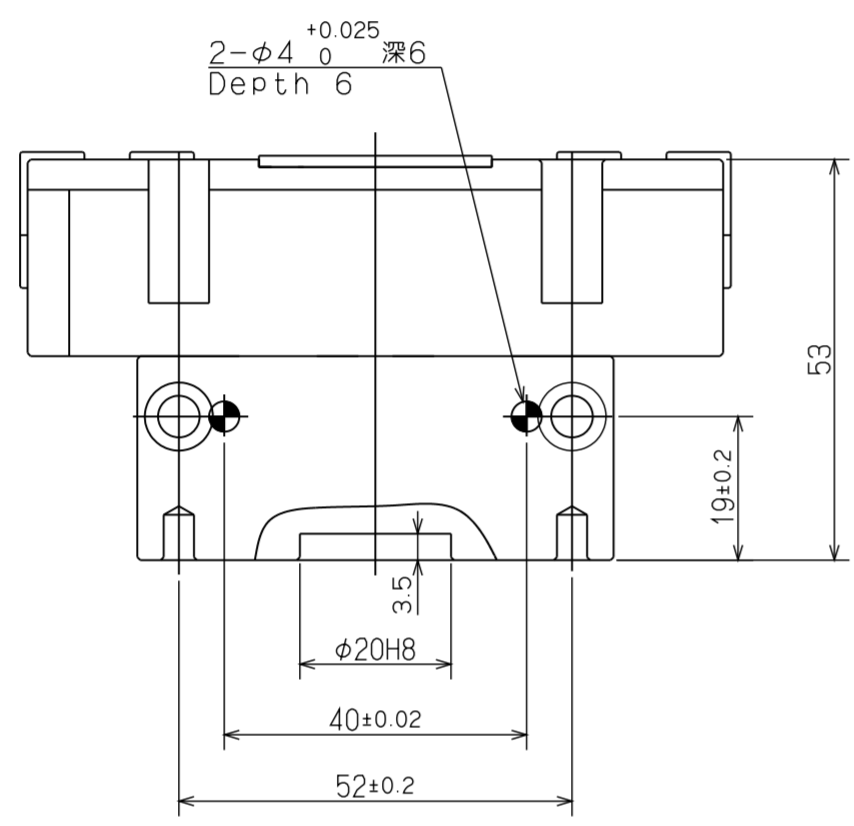

A

B

C

D

ベース配管詳細
Detail of direct connecting

E

F

CAREER		SCALE	TYPE	NTS208	WEIGHT	kg
		1:1	NAME	グリップ GRIPPER		
MANAGER	CHIEF	DRAWN BY		NTS208 ガイキ NTS208 OUTSIDE VIEW		
			3RD ANGLE	DRW NO.	61G	28
KITAGAWA IRON WORKS CO.,LTD.		DATE			1101	4