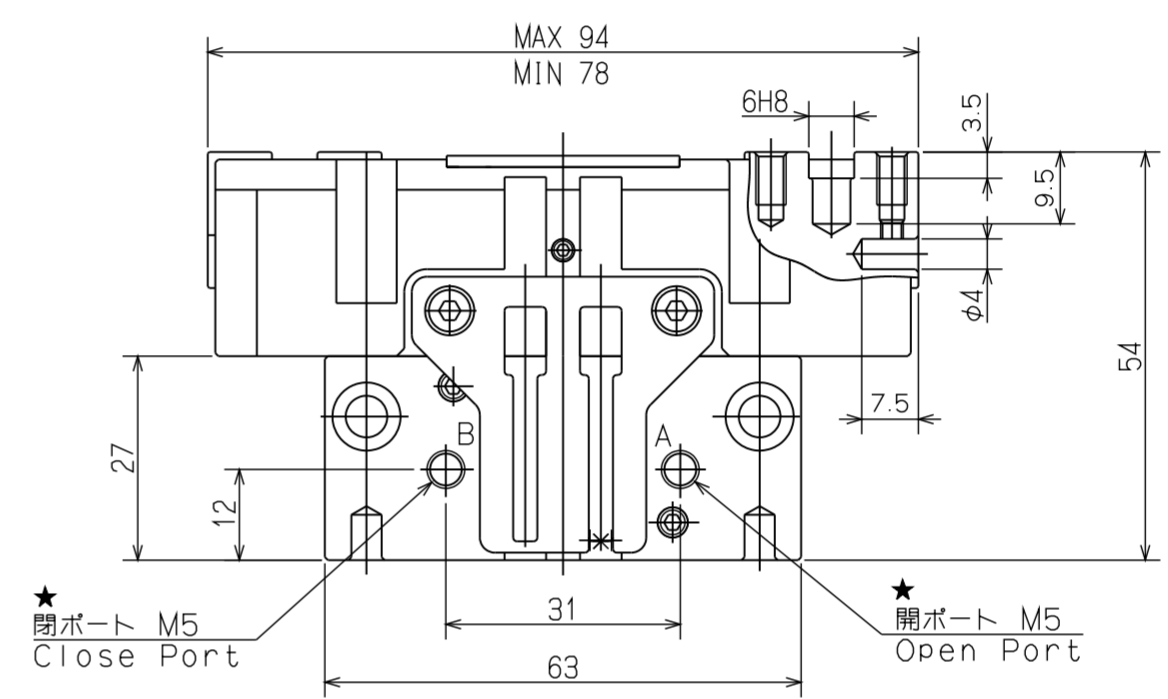

A

B

C

D

ベース配管詳細
Detail of direct connecting

E

F

CAREER		SCALE	TYPE	NTS208	WEIGHT	kg
		1:1	NAME	グリップ GRIPPER		
MANAGER	CHIEF	DRAWN BY		NTS208 ガイキ NTS208 OUTSIDE VIEW		
			3RD ANGLE	DRW NO.	61G	28
KITAGAWA IRON WORKS CO.,LTD.		DATE			1101	4