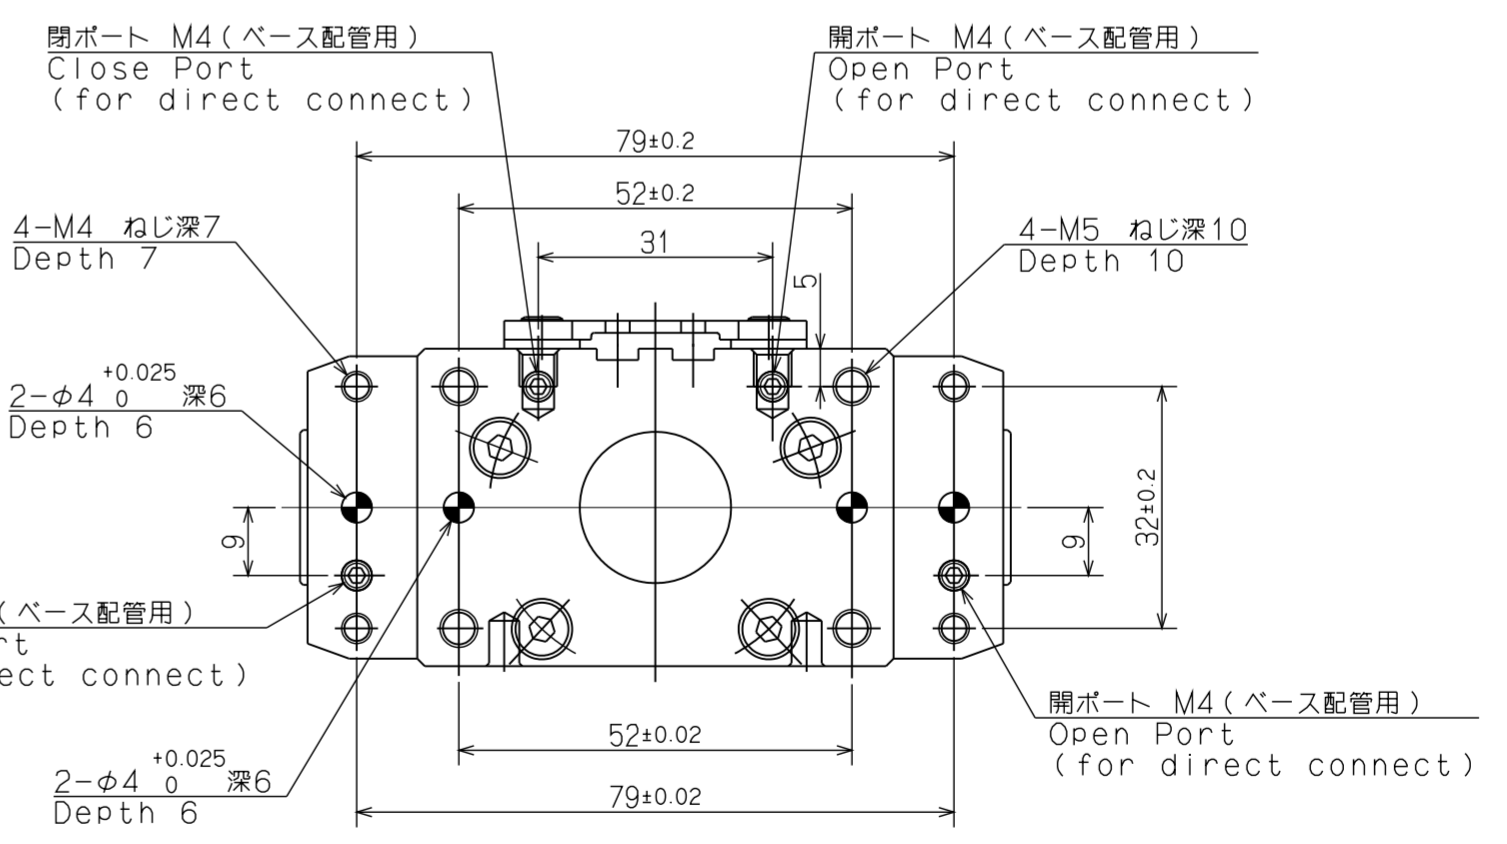

A

B

C

D

ベース配管詳細
Detail of direct connecting

E

F

CAREER		SCALE	TYPE	NTS208	WEIGHT	kg
		1:1	NAME	グリップ GRIPPER		
MANAGER	CHIEF	DRAWN BY		NTS208 ガイキ NTS208 OUTSIDE VIEW		
			3RD ANGLE	DRW NO.	61G	28
KITAGAWA IRON WORKS CO.,LTD.		DATE			1101	4